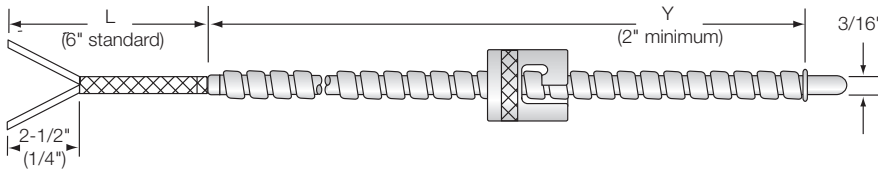

Varidepth® T/C with Armor

Adjustable Depth Immersion Thermocouple in Armor Clad Flexible Tube with Bayonet Lock Cap

The Varidepth thermocouple adjusts to many depths eliminating the need to stock a variety of fixed immersion sensors. Compression of the flexible tube provides locking force that keeps the probe tip tight against the well bottom.

Varidepth thermocouples are available in Types J, K, T and E. Grounded Type K thermocouples have a welded tips; Types J, T and E thermocouples have silver soldered tipped probes for faster response.

Features

- Locking Cap Adjusts Easily to Any Position On Flexible Tube
- Compressed Tube Holds Probe Tip Firmly Against Well Bottom
- Thermocouple at Tip of Probe for Maximum Heat Transfer
- Types J, K, E Withstand up to 750°F Over Probe and Tube
- Type T Withstands up to 500°F

Fields 10, 11, 12	Code	Flexible Length (Dimension "Y")
YYY	Dimension "Y" (Specify YYY in whole inch increments, using three digits)	
NOTE: If over 998", specify 999 = "length" on order		

Field 7	Code	Cold End Termination
0	2-1/2 inch split leads, ends stripped	
1	2-1/2 inch split leads, spade lugs	
2	2-1/2 inch split leads, lugs and box connector	
3	Solid pin quick disconnect plug	
4	Solid pin quick disconnect plug and mating jack	
7	Quick disconnect jack	
C	Hollow pin quick disconnect plug	
D	Hollow pin quick disconnect plug and mating jack	
M	Miniature quick disconnect plug	
N	Miniature quick disconnect and mating jack	
Q	Miniature jack	
9	Other - Consult Factory	
Code	Extended Lead Dimension "L"	
F	12" extended lead, stripped ends L = 12"	
G	24" extended lead, stripped ends L = 24"	
H	48" extended lead, stripped ends L = 48"	
J	96" extended lead, stripped ends L = 96"	
K	144" extended lead, stripped ends L = 144"	