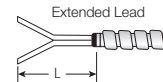

Varidepth® T/C with Armor

Adjustable Depth Immersion Thermocouple in Armor Clad Flexible Tube with Bayonet Lock Cap

The Varidepth thermocouple adjusts to many depths eliminating the need to stock a variety of fixed immersion sensors. Compression of the flexible tube provides locking force that keeps the probe tip tight against the well bottom.

Varidepth thermocouples are available in Types J, K, T and E. Grounded Type K thermocouples have a welded tips; Types J, T and E thermocouples have silver soldered tipped probes for faster response.

Features

- Locking Cap Adjusts Easily to Any Position On Flexible Tube
- Compressed Tube Holds Probe Tip Firmly Against Well Bottom
- Thermocouple at Tip of Probe for Maximum Heat Transfer
- Types J, K, E Withstand up to 750°F Over Probe and Tube
- Type T Withstands up to 500°F

Bayonet Adapters for use with Thermocouple Bayonet Caps

Model Number	Length	Thread
A-2709-1	13/16"	1/8 NPT
A-3076-1	15/16"	3/8-24
A-4017	1"	1/8 NPT
A-3077-1	1-1/2"	1/8 NPT
A-3179	1-1/2"	3/8-24
A-3092-1	2"	1/8 NPT

See Wire & Accessories section for more custom sizes.

Code	Field 1: Type	Code	Fields 8,9: Reserved	Code	Field 13: Reserved	Code	Fields 14,15: Reserved
P	Plastics Industry Thermocouples	00	Reserved	6	Armor Style Varidepth	00	Reserved

1	2	3	4	5	6	7	8	9	10	11	12	13	14	15